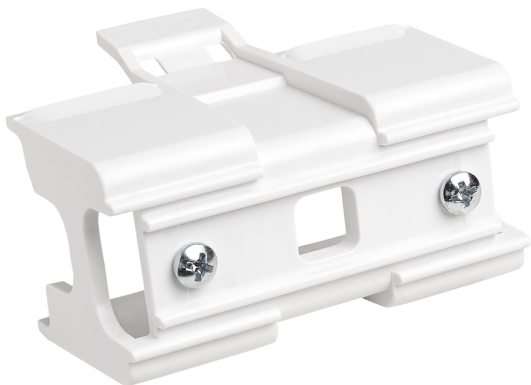

Accessory

Ref. LI014

Ref LI014 compatible series equipment Linnea. Built in Wall or ceiling mounted fitting with ABS injected housing and opal polycarbonate diffuser.

Dimensions (mm):