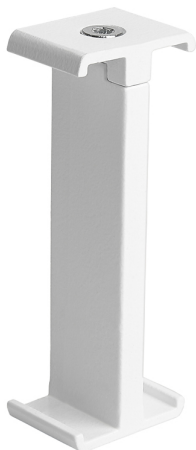

Accessory

Ref. SY014B

Ref SY014B compatible series equipment Sycom. Built in Wall or ceiling mounted fitting with ABS injected housing and opal polycarbonate diffuser. Color: White

Dimensions (mm):