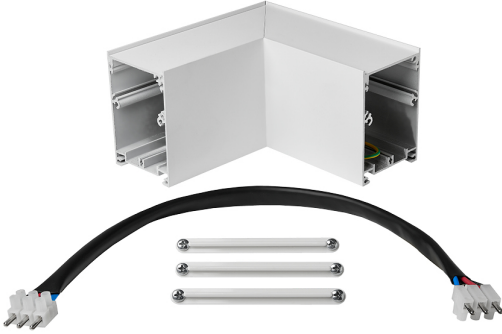

Accessory
Ref. TX006B

Ref TX006B compatible series equipment Trazzo Avant. Color: White

Dimensions (mm):