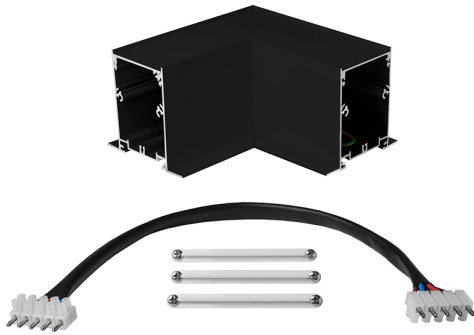

Accessory

Ref. TXE0065PN

Ref TXE0065PN compatible series equipment Trazzo Avant. Color: Black

Dimensions (mm):