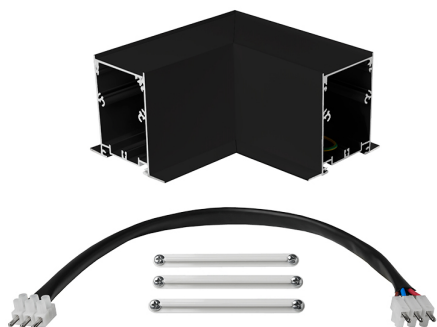

Accessory

Ref. TXE006N

Ref TXE006N compatible series equipment Trazzo Avant. Color: Black

Dimensions (mm):