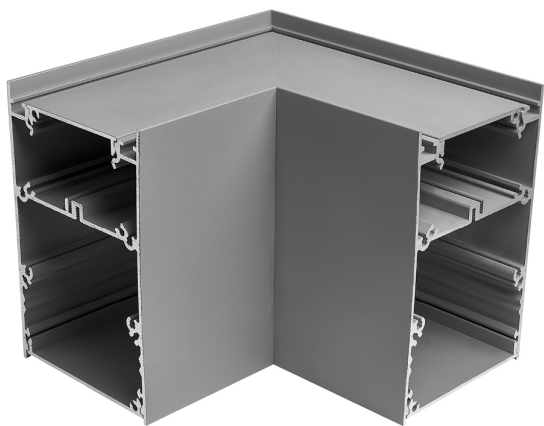

Accessory

Ref. TZ70M006G

Ref TZ70M006G compatible series equipment Trazzo Mixto. Built in Wall or ceiling mounted fitting with ABS injected housing and opal polycarbonate diffuser. Color: Grey

Dimensions (mm):