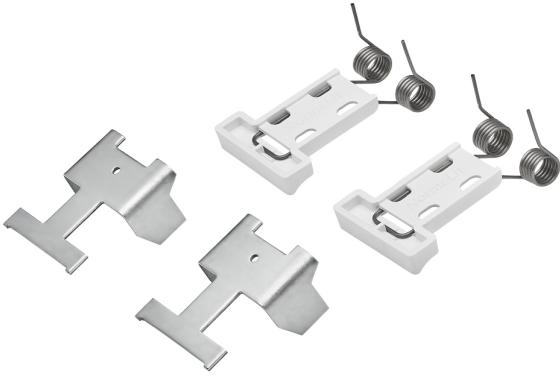

Wall fixation

Accesory
Ref. AUKM

Accesory: Wall fixation Ref AUKM compatible series equipment Uro.

Dimensions (mm):