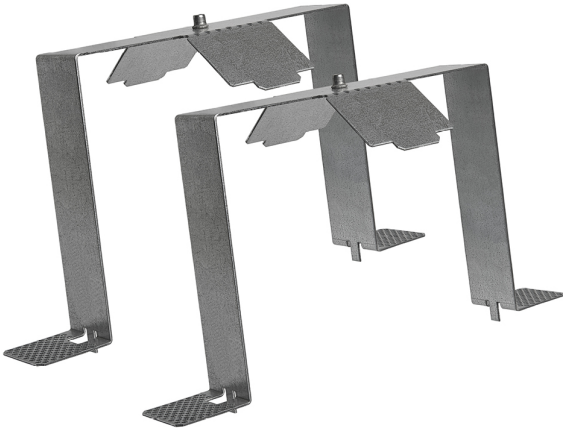

Accessory
Ref. CS0312

Ref CS0312 compatible series equipment Cosmos.

Dimensions (mm):