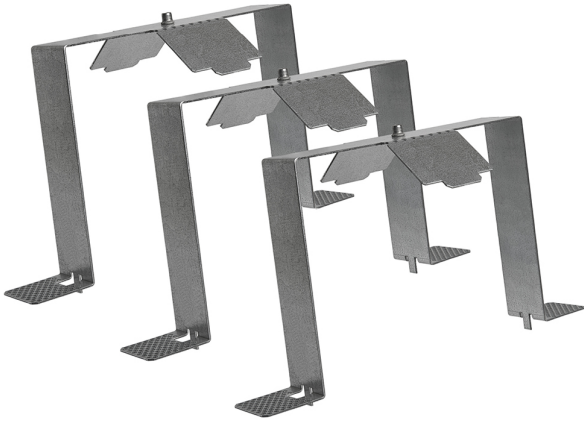

Accessory
Ref. CS0313

Ref CS0313 compatible series equipment Cosmos.

Dimensions (mm):