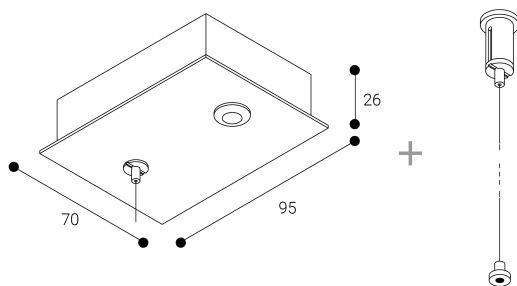

Accessory

Ref. CS1029L2AB

Ref CS1029L2AB compatible series equipment Cosmos. Color: White

Dimensions (mm):

L: 2000 mm