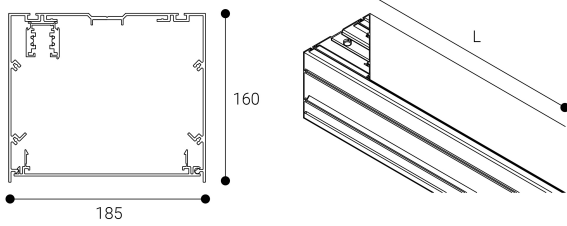

Accessory

Ref. CS3P2100B

Ref CS3P2100B compatible series equipment Cosmos. Color: White

Dimensions (mm):

L: 2100 mm