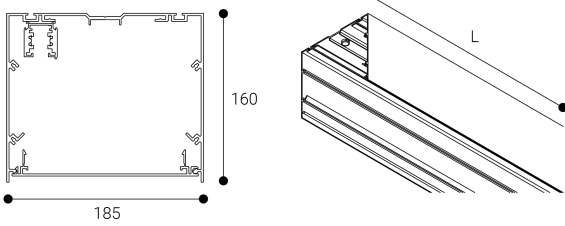

Accessory
Ref. CS3P2100N

Ref CS3P2100N compatible series equipment Cosmos. Color: Black

Dimensions (mm):

L: 2100 mm