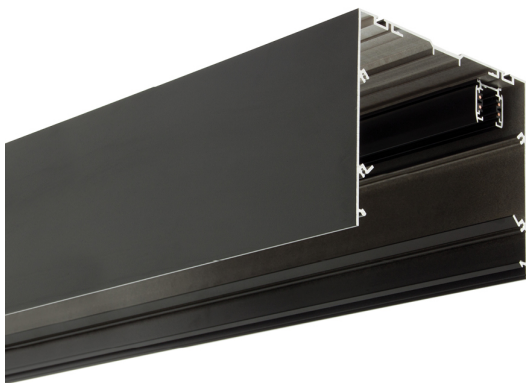

Accessory

Ref. CS3P2400N

Ref CS3P2400N compatible series equipment Cosmos. Color: Black

Dimensions (mm):

L: 2400 mm