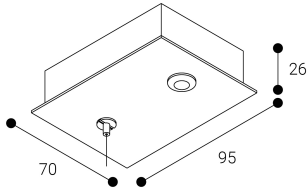

Accessory
Ref. ETC10294MB

Ref ETC10294MB compatible series equipment Sycom. Color: White

Dimensions (mm):

L: 4000 mm