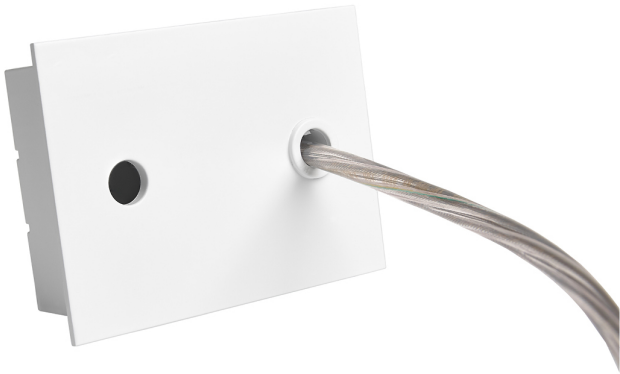

Accessory
Ref. ETC10294MB

Ref ETC10294MB compatible series equipment Sycom. Color: White

Dimensions (mm):

L: 4000 mm