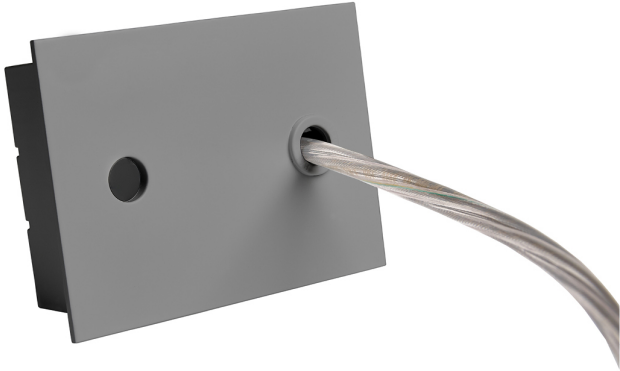

Accessory

Ref. ETC10294MG

Ref ETC10294MG compatible series equipment Trazzo 70. Color: Grey

Dimensions (mm):

L: 4000 mm