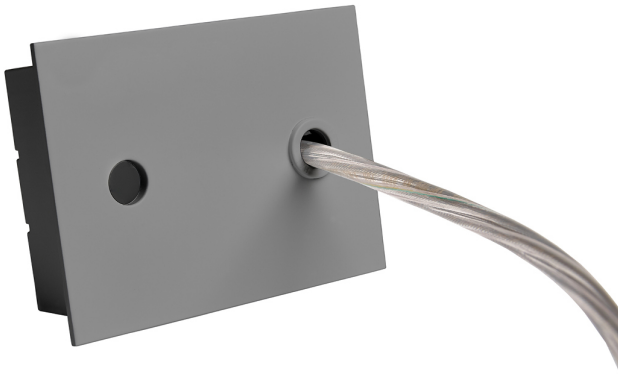

Accessory

Ref. ETC10294MG

Ref ETC10294MG compatible series equipment Trazzo Mixto. Color: Grey

Dimensions (mm):

L: 4000 mm