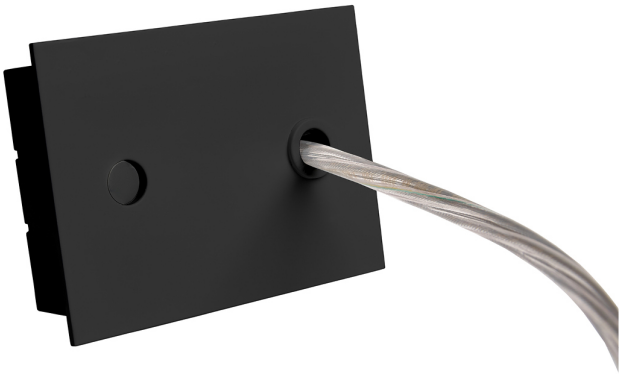

Accessory

Ref. ETC10294MN

Ref ETC10294MN compatible series equipment Eyre. Color: White

Dimensions (mm):

L: 4000 mm