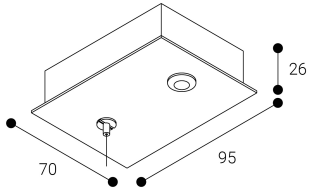

Accessory

Ref. ETC10294MN

Ref ETC10294MN compatible series equipment Trazzo 70. Color: White

Dimensions (mm):

L: 4000 mm