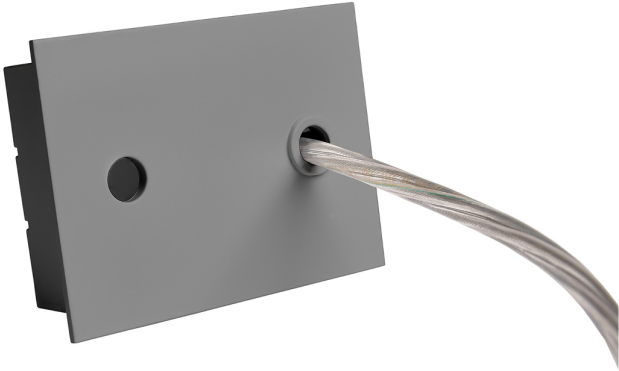

Accessory

Ref. ETC10295P4MG

Ref ETC10295P4MG compatible series equipment Trazzo 70. Color: Grey

Dimensions (mm):

L: 4000 mm