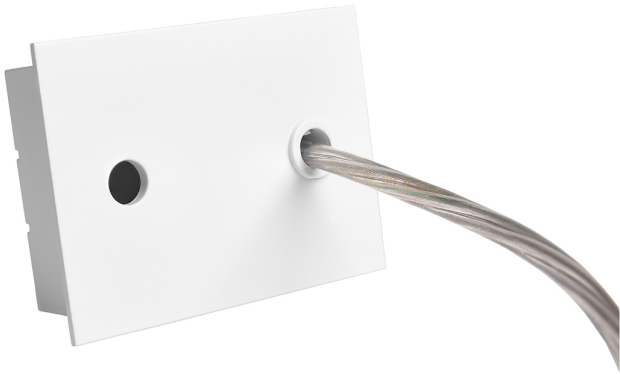

Accessory  
Ref. ETC1029B

Ref ETC1029B compatible series equipment Eyre. Color: White

Dimensions (mm):

L: 2000 mm