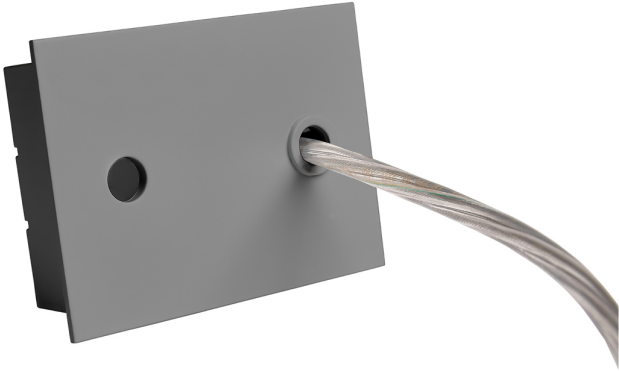

Accessory
Ref. ETC1029G

Ref ETC1029G compatible series equipment Trazzo 70. Color: Grey

Dimensions (mm):

L: 2000 mm