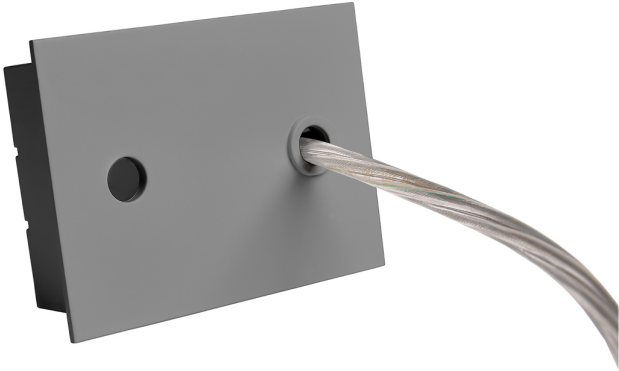

Accessory  
Ref. ETC1029G

Ref ETC1029G compatible series equipment Zafiro. Color: Grey

Dimensions (mm):

L: 2000 mm