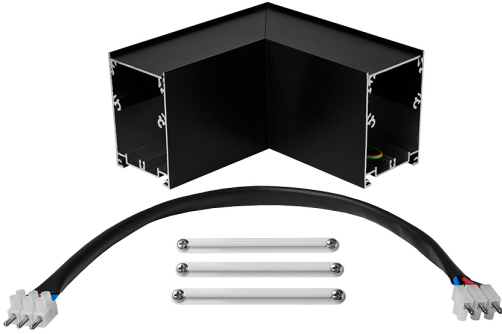

Accessory  
Ref. TX006N

Ref TX006N compatible series equipment Trazzo Avant. Color: Black

Dimensions (mm):