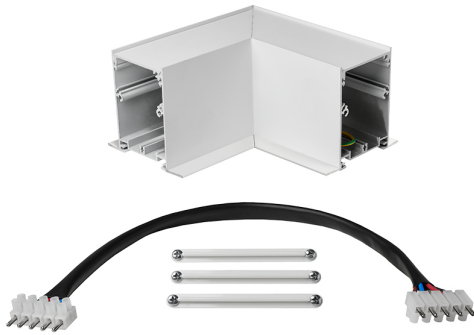

Accessory

Ref. TXE0065PB

Ref TXE0065PB compatible series equipment Trazzo Avant. Color: White

Dimensions (mm):