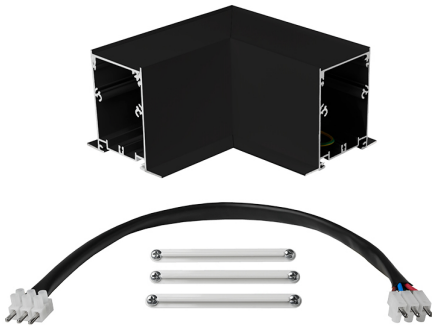

Accessory  
Ref. TXE006N

Ref TXE006N compatible series equipment Trazzo Avant. Color: Black

Dimensions (mm):