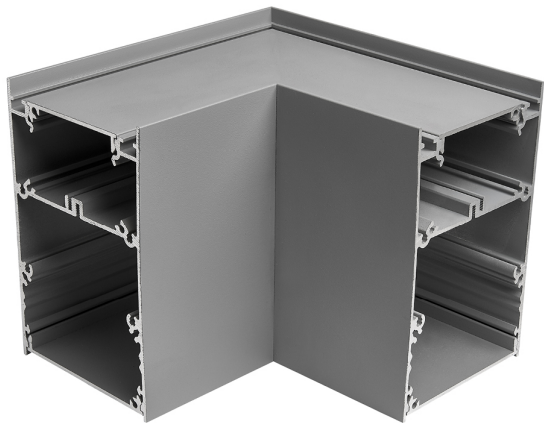

Accessory

Ref. TZ70M006G

Ref TZ70M006G compatible series equipment Trazzo Mixto. Built in Wall or ceiling mounted fitting with ABS injected housing and opal polycarbonate diffuser. Color: Grey

Dimensions (mm):