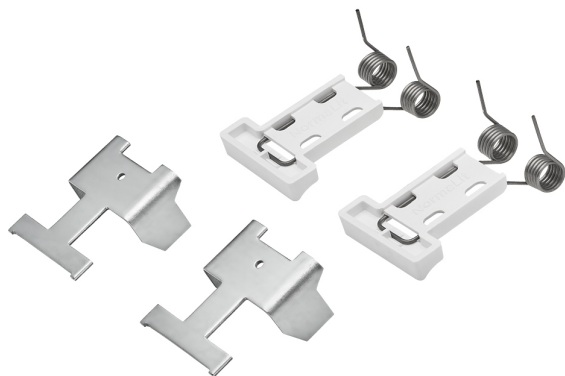

Wall fixation

Accessory

Ref. AUKM

Accessory: Wall fixation Ref AUKM compatible series equipment Uro.

Dimensions (mm):