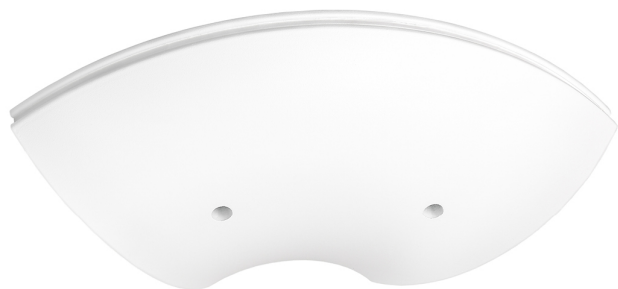

Accessory

Ref. C006B

Ref C006B compatible series equipment Coral. Built in Wall or ceiling mounted fitting with ABS injected housing and opal polycarbonate diffuser. Color: White

Dimensions (mm):