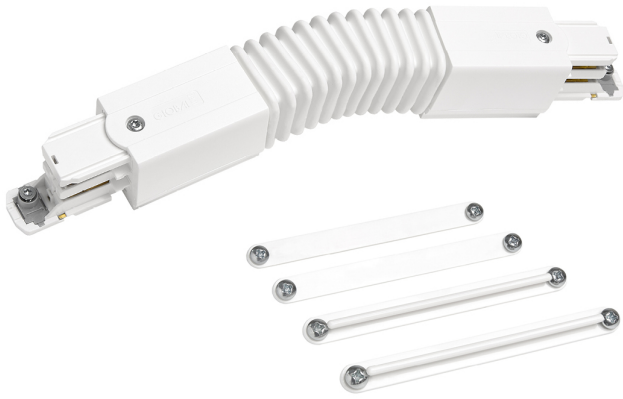

Accessory

Ref. CS014B

Ref CS014B compatible series equipment Cosmos. Built in Wall or ceiling mounted fitting with ABS injected housing and opal polycarbonate diffuser. Color: White

Dimensions (mm):