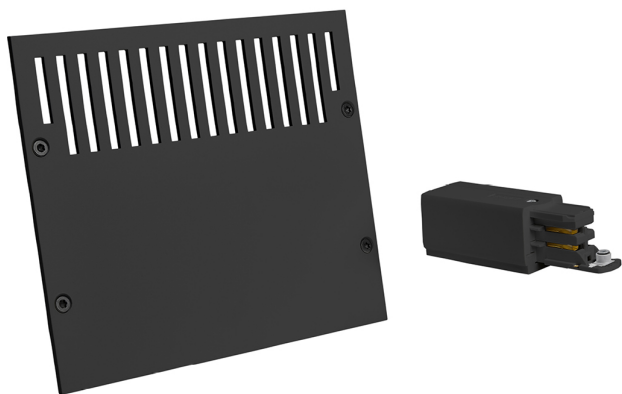

Accessory

Ref. CS016IEN

Ref CS016IEN compatible series equipment Cosmos. Built in Made of aluminum and lacquered with high-performance epoxy-polyester resins by electrostatic application and subsequent polymerization. Resistant to UV rays and corrosion.. Color: Black

Dimensions (mm):