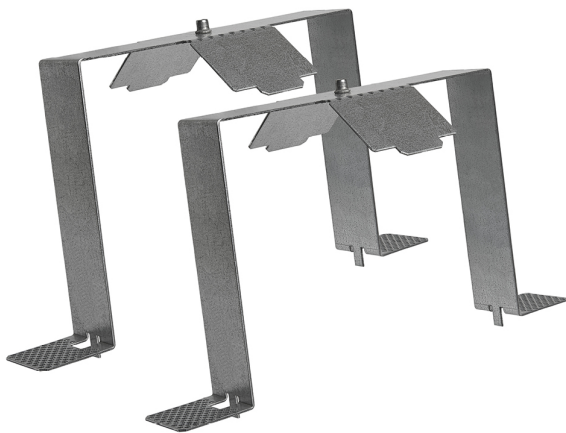

Accessory  
Ref. CS0312

Ref CS0312 compatible series equipment Cosmos.

Dimensions (mm):