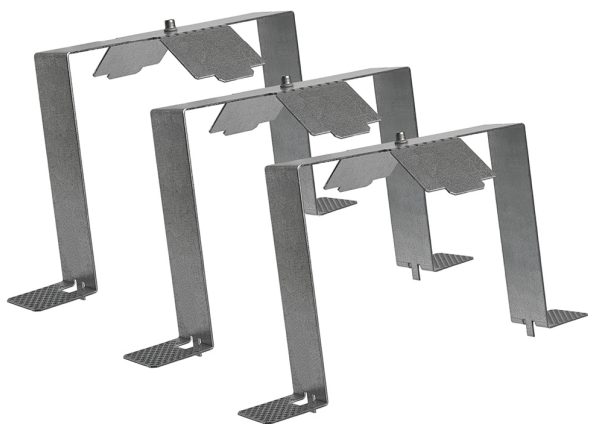

Accessory
Ref. CS0313

Ref CS0313 compatible series equipment Cosmos.

Dimensions (mm):