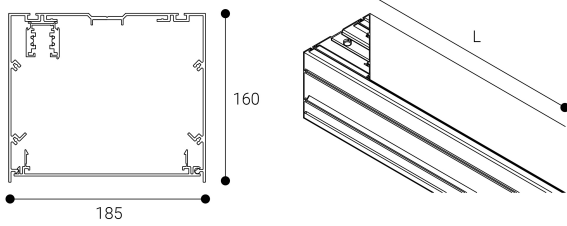

Accessory

Ref. CS3P2400B

Ref CS3P2400B compatible series equipment Cosmos. Color: White

Dimensions (mm):

L: 2400 mm