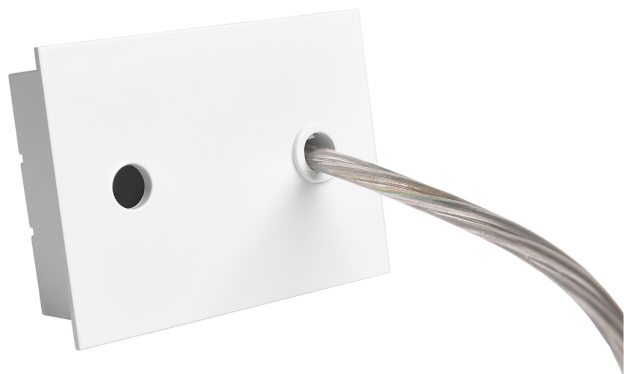

Accessory

Ref. ETC10294MB

Ref ETC10294MB compatible series equipment Eyre. Color: White

Dimensions (mm):

L: 4000 mm