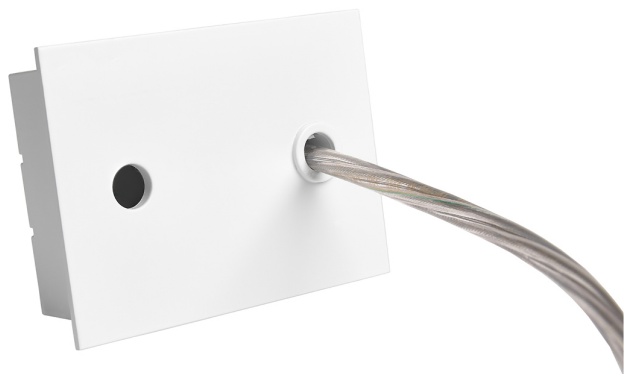

Accessory

Ref. ETC10294MB

Ref ETC10294MB compatible series equipment Linnea Mixto. Color: White

Dimensions (mm):

L: 4000 mm