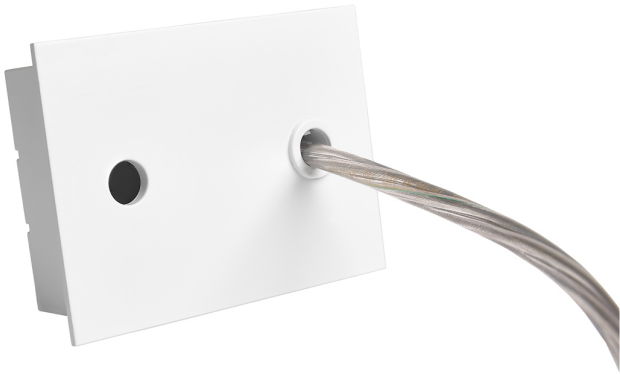

Accessory

Ref. ETC10294MB

Ref ETC10294MB compatible series equipment Sycom. Color: White

Dimensions (mm):

L: 4000 mm