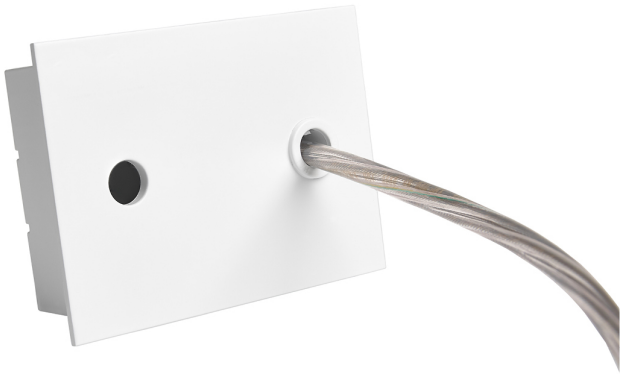

Accessory

Ref. ETC10294MB

Ref ETC10294MB compatible series equipment Trazzo 70. Color: White

Dimensions (mm):

L: 4000 mm