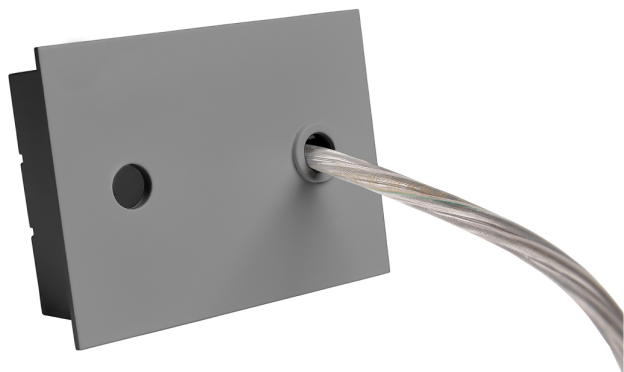

Accessory

Ref. ETC10294MG

Ref ETC10294MG compatible series equipment Trazzo Mixto. Color: Grey

Dimensions (mm):

L: 4000 mm