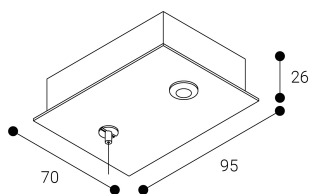

Accessory

Ref. ETC10294MG

Ref ETC10294MG compatible series equipment Trazzo Mixto. Color: Grey

Dimensions (mm):

L: 4000 mm