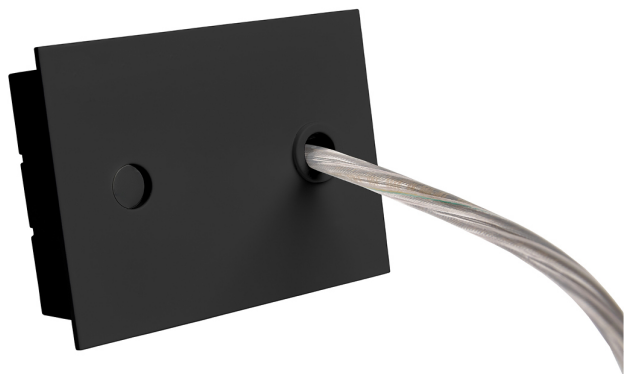

Accessory

Ref. ETC10294MN

Ref ETC10294MN compatible series equipment Eyre. Color: White

Dimensions (mm):

L: 4000 mm