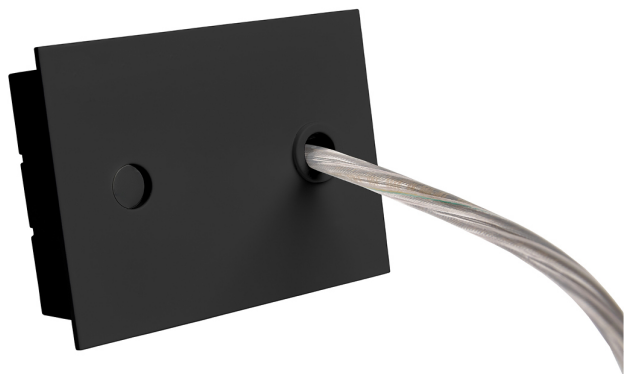

Accessory

Ref. ETC10294MN

Ref ETC10294MN compatible series equipment Trazzo 70. Color: White

Dimensions (mm):

L: 4000 mm