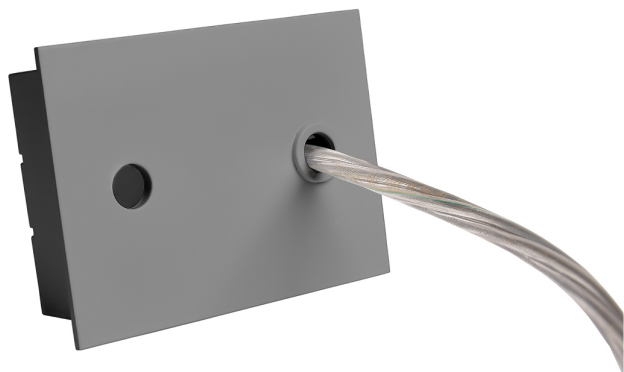

Accessory

Ref. ETC10295P4MG

Ref ETC10295P4MG compatible series equipment Trazzo 70. Color: Grey

Dimensions (mm):

L: 4000 mm