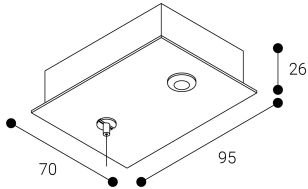

Accessory

Ref. ETC10295PB

Ref ETC10295PB compatible series equipment Linnea Mixto. Color: White

Dimensions (mm):

L: 2000 mm