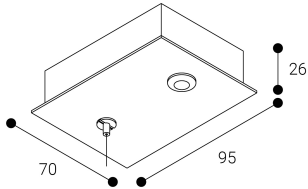

Accessory

Ref. ETC10295PB

Ref ETC10295PB compatible series equipment Trazzo 70. Color: White

Dimensions (mm):

L: 2000 mm