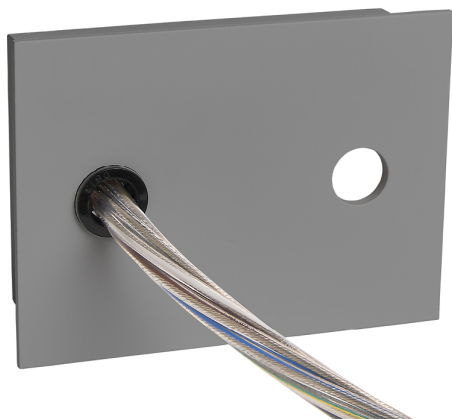

Accessory

Ref. ETC10295PG

Ref ETC10295PG compatible series equipment Sycom. Color: Grey

Dimensions (mm):

L: 2000 mm