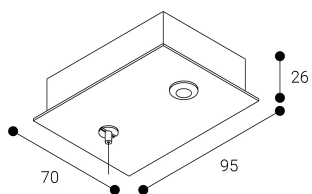

Accessory

Ref. ETC10295PG

Ref ETC10295PG compatible series equipment Sycom. Color: Grey

Dimensions (mm):

L: 2000 mm