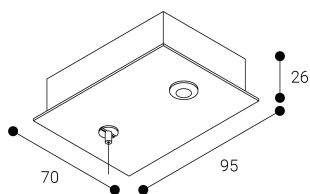

Accessory

Ref. ETC1029B

Ref ETC1029B compatible series equipment Eyre. Color: White

Dimensions (mm):

L: 2000 mm