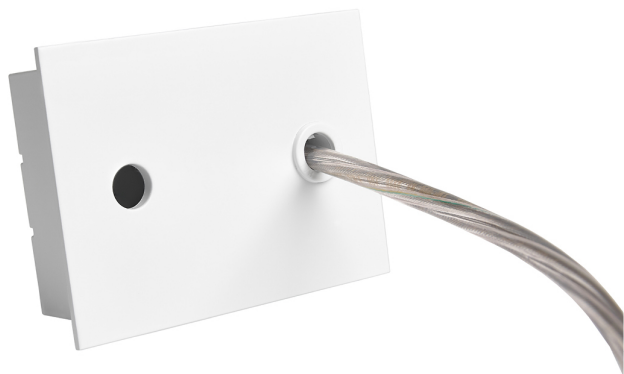

Accessory

Ref. ETC1029B

Ref ETC1029B compatible series equipment Sycom. Color: White

Dimensions (mm):

L: 2000 mm