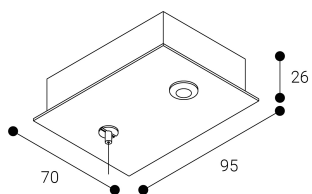

Accessory

Ref. ETC1029B

Ref ETC1029B compatible series equipment Sycom. Color: White

Dimensions (mm):

L: 2000 mm