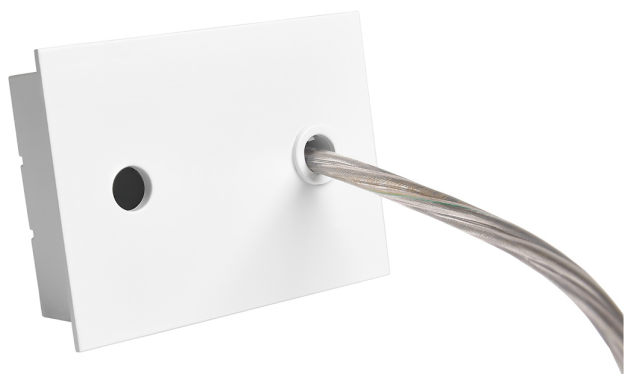

Accessory

Ref. ETC1029B

Ref ETC1029B compatible series equipment Trazzo Mixto. Color: White

Dimensions (mm):

L: 2000 mm