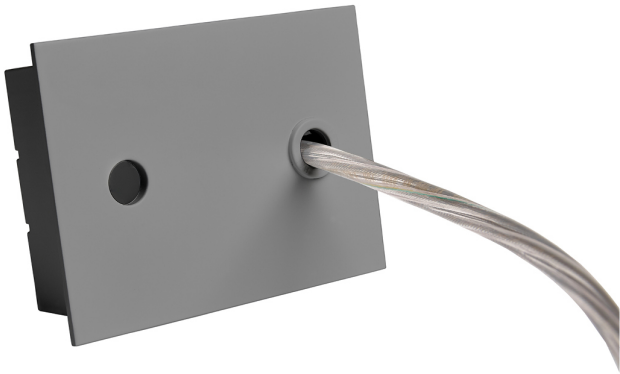

Accessory
Ref. ETC1029G

Ref ETC1029G compatible series equipment Trazzo 70. Color: Grey

Dimensions (mm):

L: 2000 mm