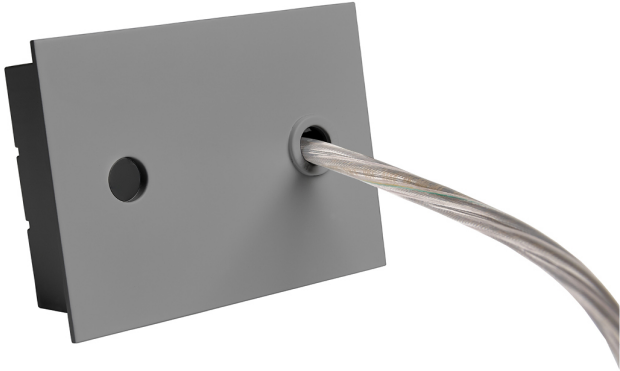

Accessory
Ref. ETC1029G

Ref ETC1029G compatible series equipment Zafiro. Color: Grey

Dimensions (mm):

L: 2000 mm