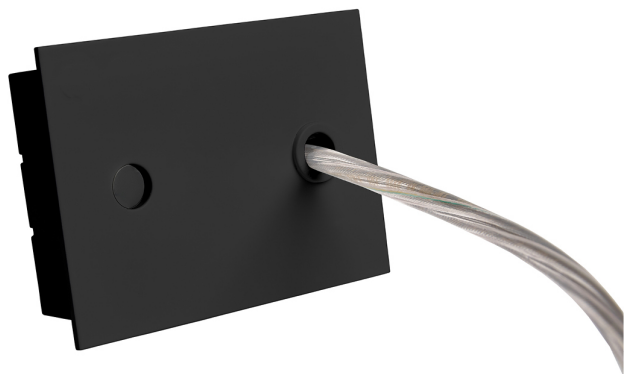

Accessory  
Ref. ETC1029N

Ref ETC1029N compatible series equipment Trazzo 70. Color: Black

Dimensions (mm):

L: 2000 mm